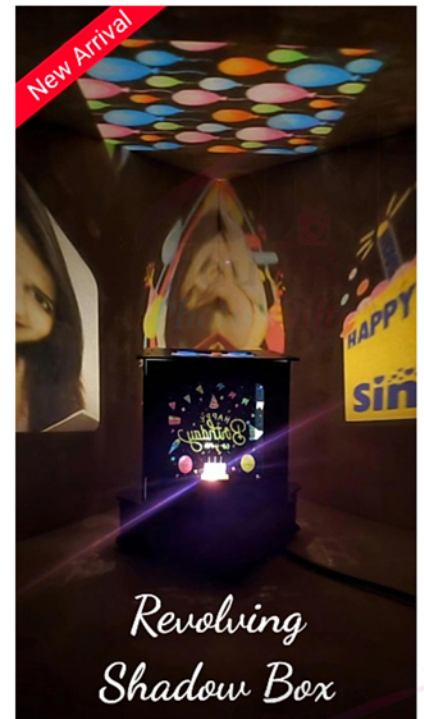

₹ 500/-

₹ 850/-
RECTANGLE
MDF LED LAMP
WITH 5 SIDE PRINT
LAMP SIZE 8*4 INCHES

LED ROTATING LAMP
(ROUND SHAPE)

₹ 750/-

Revolving
Shadow Box

₹ 750/-

SN Industries

Photo Gifts™