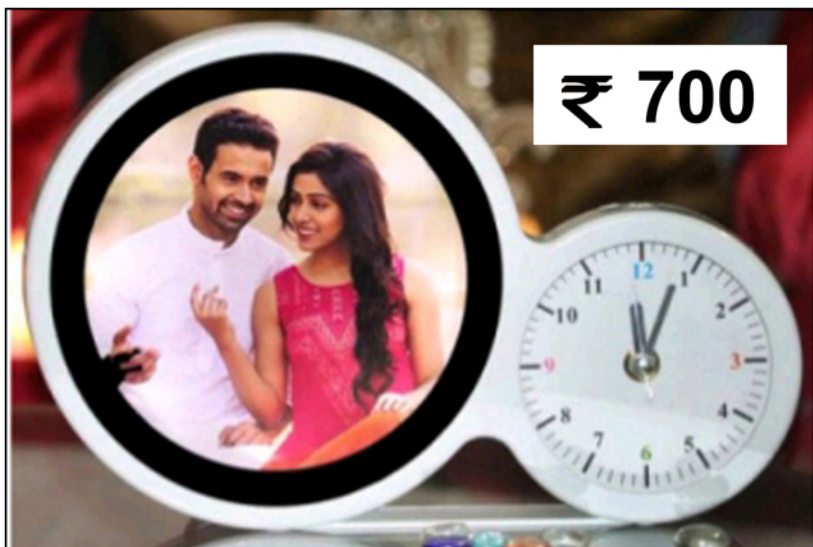

Magic mirror With Clock.